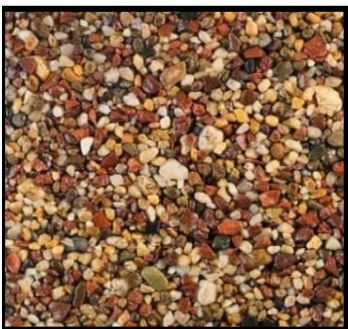

SIENNA

2 X Golden Quartz 2-5mm
1 X Red 2-5mm
1 x Autumn Quartz 1-3mm